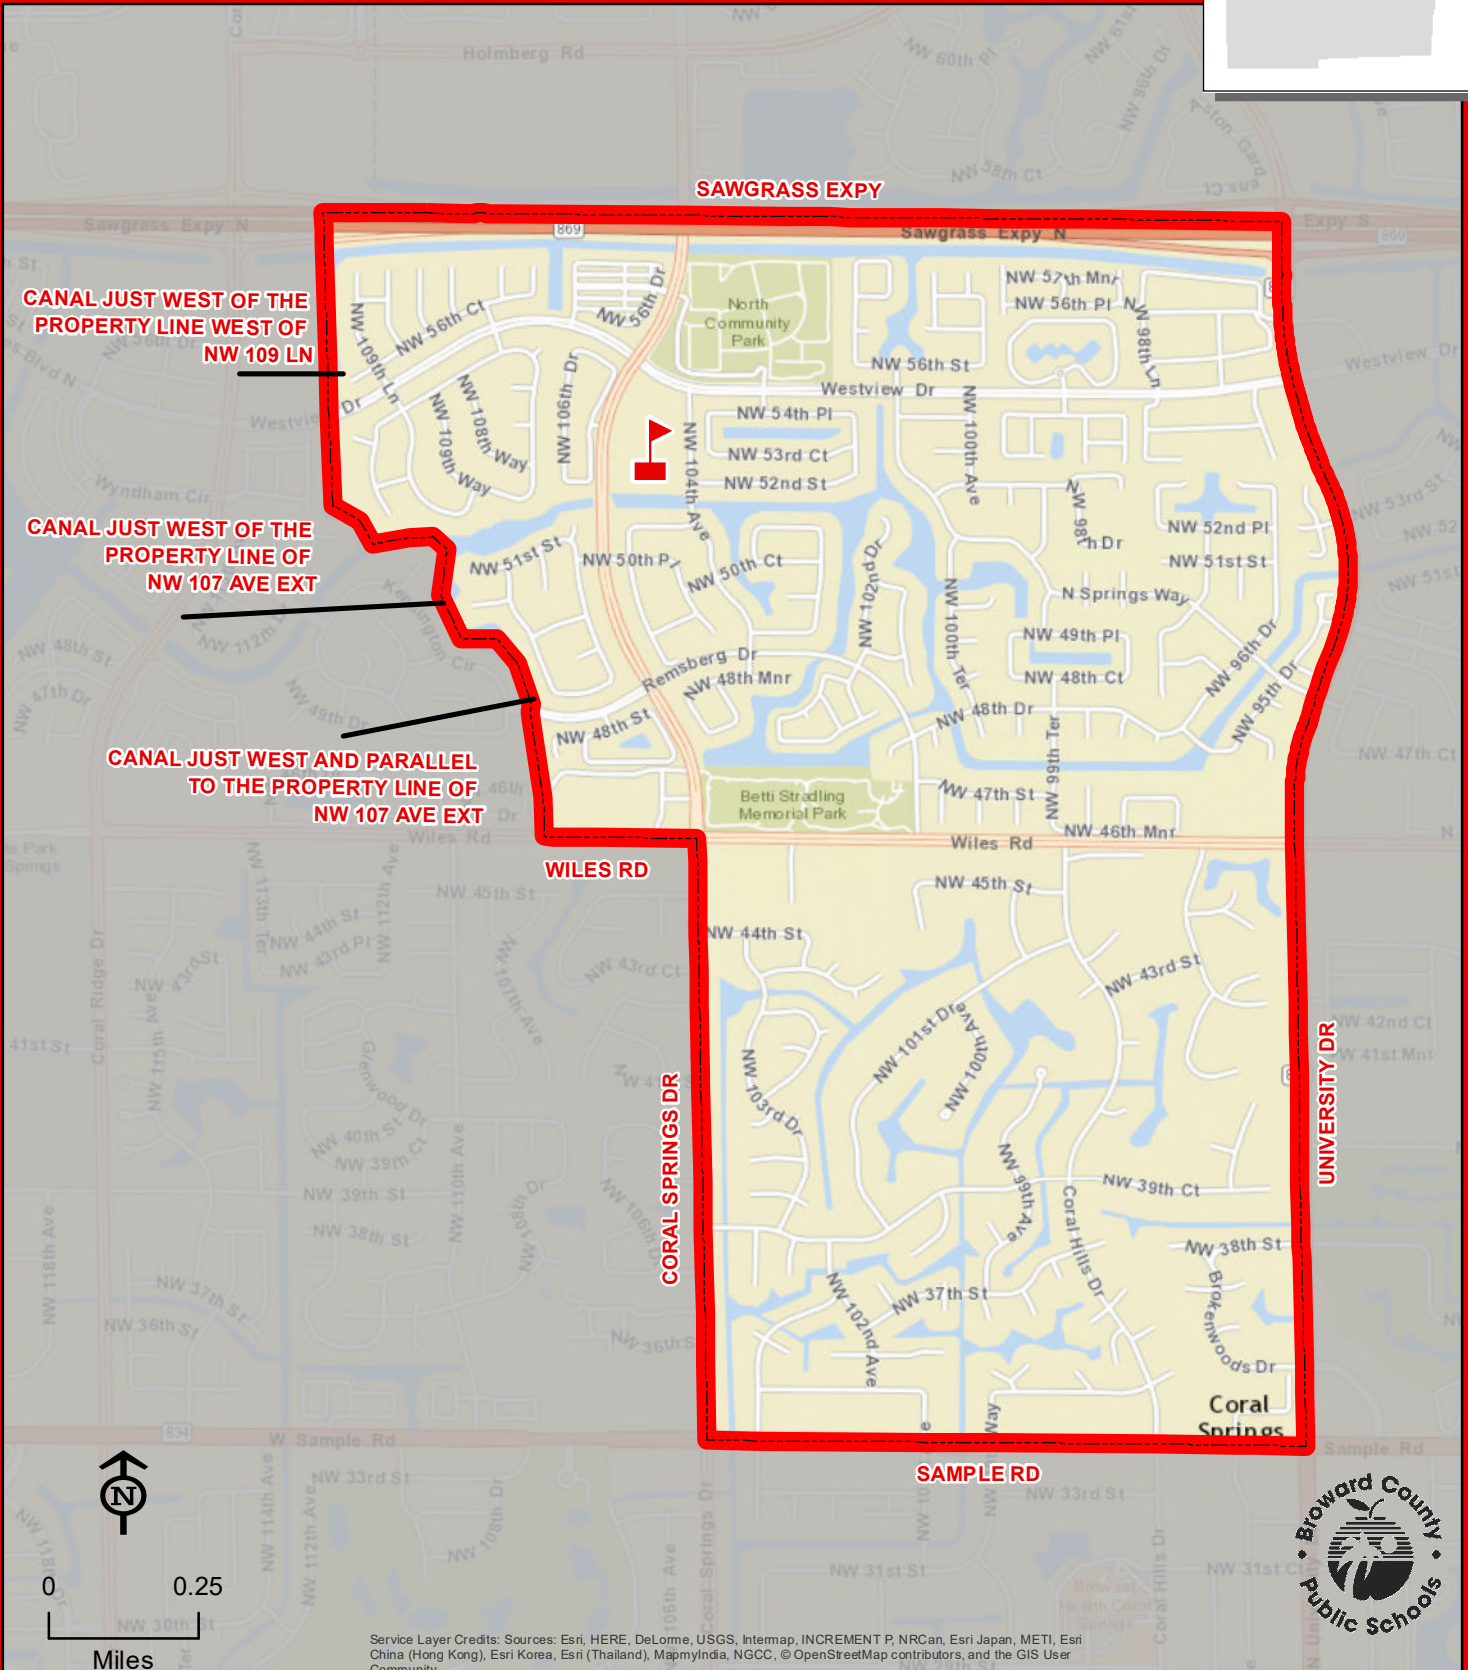

# COUNTRY HILLS ELEMENTARY SCHOOL

10550 WESTVIEW DRIVE  
CORAL SPRINGS, FLORIDA 33076  
754-322-5950

Innovative Program

COUNTRY HILLS

THIS MAP IS FOR CONCEPTUAL PURPOSES ONLY AND SHOULD NOT BE USED FOR LEGAL BOUNDARY DETERMINATIONS